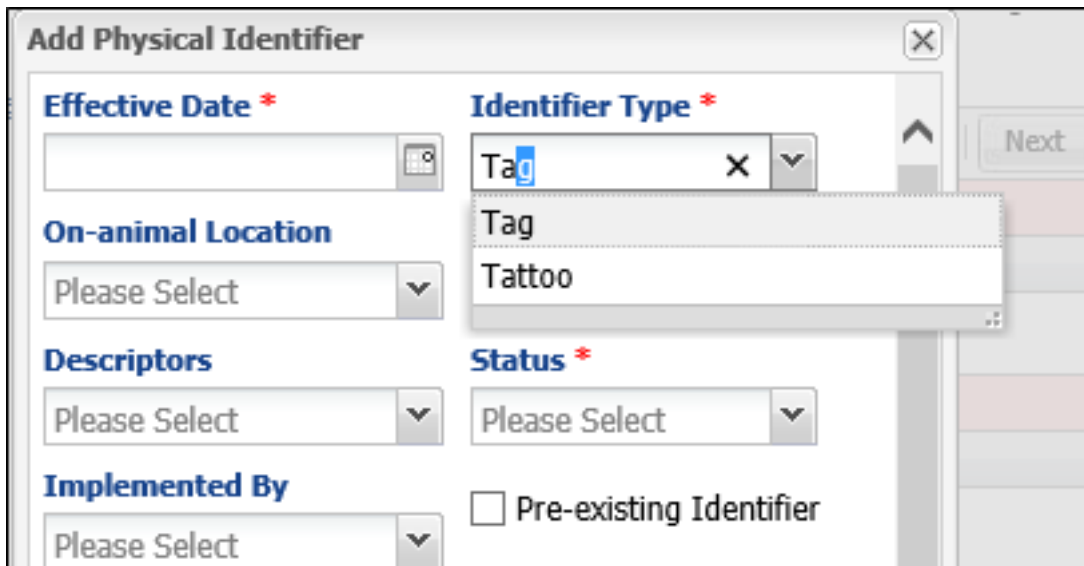

Many thanks to Murray Guy from Adelaide Zoo, who submitted this tip!

ZIPPING THROUGH ZIMS!

International Species
Information System
Information made easy.

◀ Using your keyboard arrows you can easily navigate up and down in the data standard list.

Starting to type in what you are looking for will instantly filter the list to possible terms to select from.

ZIPPING THROUGH ZIMS!

International Species
Information System
Information made easy.