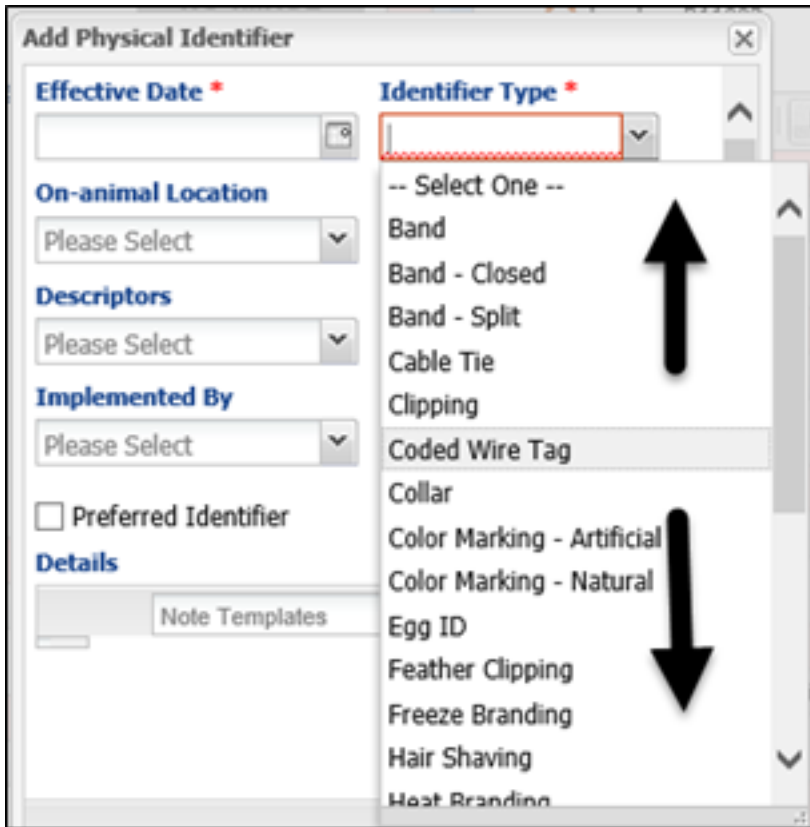

Q: Some of those data standards are long, and mousing through them is tiring. Any hints for quick selections?

A: Yes! You have a couple of different options to give your mouse a break.

Using your keypad up and down arrows you can quickly navigate through the list. In addition, most data standards are type ahead look ups so if you start typing your selection the list will narrow your search quickly.

Many thanks to Murray Guy from Adelaide Zoo, who submitted this tip!

ZIPPING THROUGH ZIMS!

International Species
Information System
Information made easy.

◀ Using your keyboard arrows you can easily navigate up and down in the data standard list.