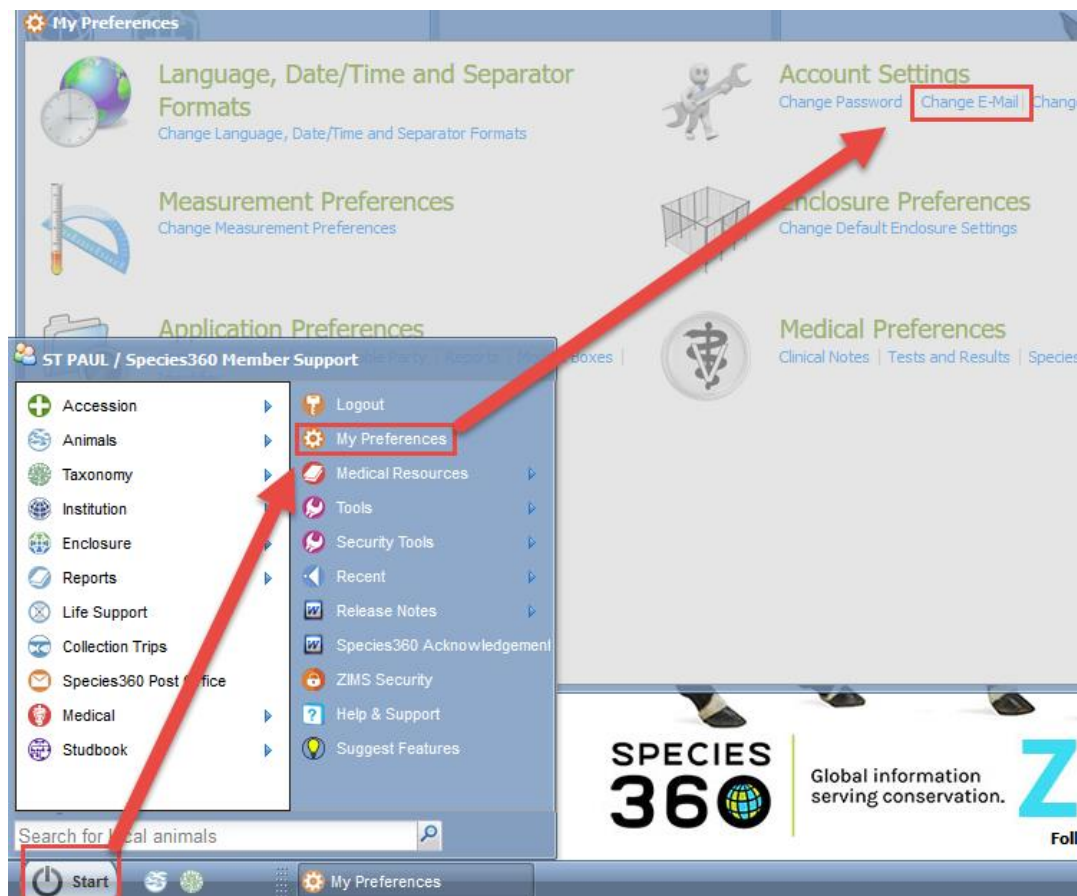

Valid email address required

[Contact SPECIES360 Support](#)

English: ([Spanish](#) | [Russian](#))

Is your email address correct?

Every ZIMS user is required to have a unique, valid email address. This helps keep your logins secure and is common practice in most web-based systems.

If you need to update your email address head to the Start menu > My Preferences > Account Settings > Change Email.

If you have any questions, contact support@species360.org.

It is the mission of Species360 to facilitate international collaboration in the collection and sharing of information on animals and their environments for zoos, aquariums and related organizations.

www.Species360.org – Global Information Serving Conservation